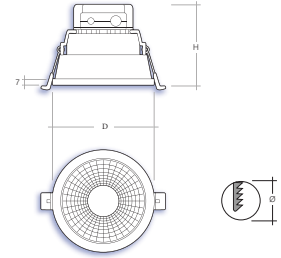

ALDERLY RANGE

powered by
TRIDONIC