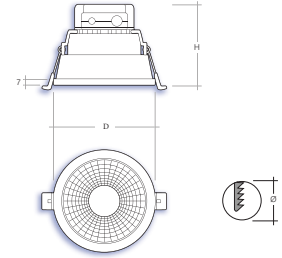

ALDERLY RANGE

powered by
TRIDONIC