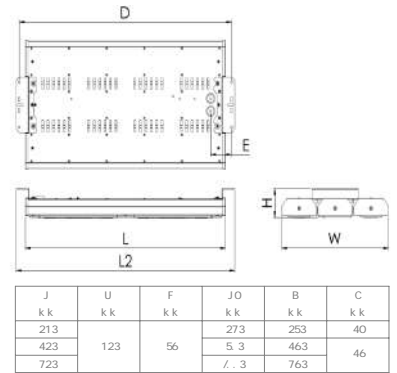

GLENBURN RANGE

IP65
IK08
L80/B50
100,000 hrs

The Glenburn range is a versatile IP65 high bay luminaire suitable for all warehouse and sports hall applications. Supplied as CRI 80 as standard, with a high colour stability of 3 MacAdam steps, the Glenburn is available with a range of control options including a batten fit PIR and corridor function. The emergency range of the Glenburn emergency versions are fitted with the latest lithium iron phosphate LiFePO4 battery technology, which has a 3-year battery warranty.

The Glenburn range seamlessly integrates with Trojan's standard options, offering choices such as dimmable functionality and emergency configurations. Additionally, these luminaires can be seamlessly integrated into our intelligent lighting systems through wireless options, ushering in a new era of versatile illumination solutions.

Part code	Length mm	Power W	40° optic lm	60° optic lm	75° optic lm	120° optic lm	30°x65° optic lm	90°x90° optic lm	Weight kg
TLGLEN/7500/4K	435	41	7162	7477	7162	7477	7005	7477	2.8
TLGLEN/8500/4K	435	47	8130	8488	8130	8488	7952	8488	2.8
TLGLEN/10500/4K	435	59	10031	10472	10031	10472	9811	10472	2.8
TLGLEN/12350/4K	435	70	11829	12348	11829	12348	11569	12348	2.8
TLGLEN/14250/4K	435	83	13640	14240	13640	14240	13341	14240	2.8
TLGLEN/17000/4K	645	91	16260	16975	16260	16975	15903	16975	4.3
TLGLEN/20850/4K	645	115	19959	20837	19959	20837	19521	20837	4.3
TLGLEN/24700/4K	645	139	23657	24697	23657	24697	23137	24697	4.3
TLGLEN/28350/4K	645	163	27140	28333	27140	28333	26543	28333	4.3
TLGLEN/31100/4K	945	171	29784	31094	29784	31094	29130	31094	6.5
TLGLEN/36900/4K	945	207	35302	36854	35302	36854	34526	36854	6.5
TLGLEN/42300/4K	945	244	40499	42279	40499	42279	39608	42279	6.5

DD = DALI Dimmable
E = Emergency
3K = 3000K CCT
75D = 75° optic

SD = SwitchDim
ST = Self Test Emergency
PIR = Batten fit PIR
120D = 120° optic

MD = Mymesh Dim
ME = Mymesh Emergency
40D = 40° optic
3565D = 35°X65° optic

CD = Casambi Dim
SL** = Slave
60D = 60° optic
9090D = 90°X90° optic