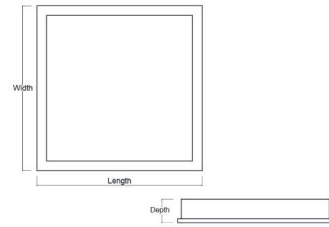

LUDLOW RANGE

powered by
TRIDONIC