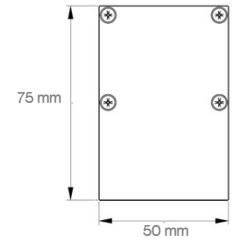

DORCHESTER DIRECT/IN-DIRECT

powered by
TRIDONIC

Product code	Length mm	Width mm	Height mm	Output lm	Power W	Efficacy lm/W	CCT K
TLDOR/DI/1130/1700/4K	1130	50	90	1654	13.84	120	4000
TLDOR/DI/1130/2500/4K	1130	50	90	2490	19.94	125	4000
TLDOR/DI/1130/3300/4K	1130	50	90	3311	26.52	125	4000
TLDOR/DI/1410/2100/4K	1410	50	90	2105	16.87	125	4000
TLDOR/DI/1410/3200/4K	1410	50	90	3169	25.08	126	4000
TLDOR/DI/1410/4200/4K	1410	50	90	4214	33.43	126	4000
TLDOR/DI/1690/2600/4K	1690	50	90	2556	20.25	126	4000
TLDOR/DI/1690/3800/4K	1690	50	90	3848	30.22	127	4000
TLDOR/DI/1690/5100/4K	1690	50	90	5117	40.34	127	4000
TLDOR/DI/2250/3500/4K	2250	50	90	3458	26.02	133	4000
TLDOR/DI/2250/5200/4K	2250	50	90	5206	40.48	129	4000
TLDOR/DI/2250/6900/4K	2250	50	90	6923	54.17	128	4000

powered by
TRIDONIC

Product code	Length mm	Width mm	Height mm	Output lm	Power W	Efficacy lm/W	CCT K
TLDOR/DI/LG/1130/1200/4K	1130	50	75	1717	13	130	4000
TLDOR/DI/LG/1130/1800/4K	1130	50	75	2585	19	136	4000
TLDOR/DI/LG/1130/2400/4K	1130	50	75	3438	25	135	4000
TLDOR/DI/LG/1410/1500/4K	1410	50	75	2184	17	132	4000
TLDOR/DI/LG/1410/2200/4K	1410	50	75	3288	24	135	4000
TLDOR/DI/LG/1410/3000/4K	1410	50	75	4372	33	134	4000
TLDOR/DI/LG/1690/1800/4K	1690	50	75	2651	20	133	4000
TLDOR/DI/LG/1690/2700/4K	1690	50	75	3991	29	138	4000
TLDOR/DI/LG/1690/3600/4K	1690	50	75	5307	39	136	4000
TLDOR/DI/LG/2250/2400/4K	2250	50	75	3585	27	134	4000
TLDOR/DI/LG/2250/3600/4K	2250	50	75	5397	38	141	4000
TLDOR/DI/LG/2250/4800/4K	2250	50	75	7176	52	139	4000