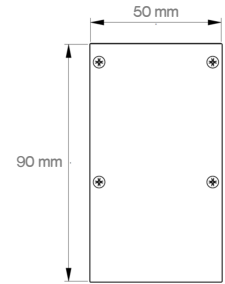

IP20

IK06

L90/B10
72,000 hrs

powered by

TRIDONIC

The Dorchester range incorporates a powder-coated aluminium extruded housing and acrylic opal diffuser which produces a homogeneous illumination and can be supplied as direct only version, direct/in-direct version and a recessed version. Available in four lengths as standard, 1130mm, 1410mm, 1690mm and 2250mm. Other lengths are available on request.

DORCHESTER DIRECT/IN-DIRECT

powered by
TRIDONIC

Product code	Length mm	Width mm	Height mm	Output lm	Power W	Efficacy lm/W	CCT K
TLDOR/DI/1130/1700/4K	1130	50	90	1654	13.84	120	4000
TLDOR/DI/1130/2500/4K	1130	50	90	2490	19.94	125	4000
TLDOR/DI/1130/3300/4K	1130	50	90	3311	26.52	125	4000
TLDOR/DI/1410/2100/4K	1410	50	90	2105	16.87	125	4000
TLDOR/DI/1410/3200/4K	1410	50	90	3169	25.08	126	4000
TLDOR/DI/1410/4200/4K	1410	50	90	4214	33.43	126	4000
TLDOR/DI/1690/2600/4K	1690	50	90	2556	20.25	126	4000
TLDOR/DI/1690/3800/4K	1690	50	90	3848	30.22	127	4000
TLDOR/DI/1690/5100/4K	1690	50	90	5117	40.34	127	4000
TLDOR/DI/2250/3500/4K	2250	50	90	3458	26.02	133	4000
TLDOR/DI/2250/5200/4K	2250	50	90	5206	40.48	129	4000
TLDOR/DI/2250/6900/4K	2250	50	90	6923	54.17	128	4000

powered by
TRIDONIC

Product code	Length mm	Width mm	Height mm	Output lm	Power W	Efficacy lm/W	CCT K
TLDOR/DI/LG/1130/1200/4K	1130	50	75	1717	13	130	4000
TLDOR/DI/LG/1130/1800/4K	1130	50	75	2585	19	136	4000
TLDOR/DI/LG/1130/2400/4K	1130	50	75	3438	25	135	4000
TLDOR/DI/LG/1410/1500/4K	1410	50	75	2184	17	132	4000
TLDOR/DI/LG/1410/2200/4K	1410	50	75	3288	24	135	4000
TLDOR/DI/LG/1410/3000/4K	1410	50	75	4372	33	134	4000
TLDOR/DI/LG/1690/1800/4K	1690	50	75	2651	20	133	4000
TLDOR/DI/LG/1690/2700/4K	1690	50	75	3991	29	138	4000
TLDOR/DI/LG/1690/3600/4K	1690	50	75	5307	39	136	4000
TLDOR/DI/LG/2250/2400/4K	2250	50	75	3585	27	134	4000
TLDOR/DI/LG/2250/3600/4K	2250	50	75	5397	38	141	4000
TLDOR/DI/LG/2250/4800/4K	2250	50	75	7176	52	139	4000