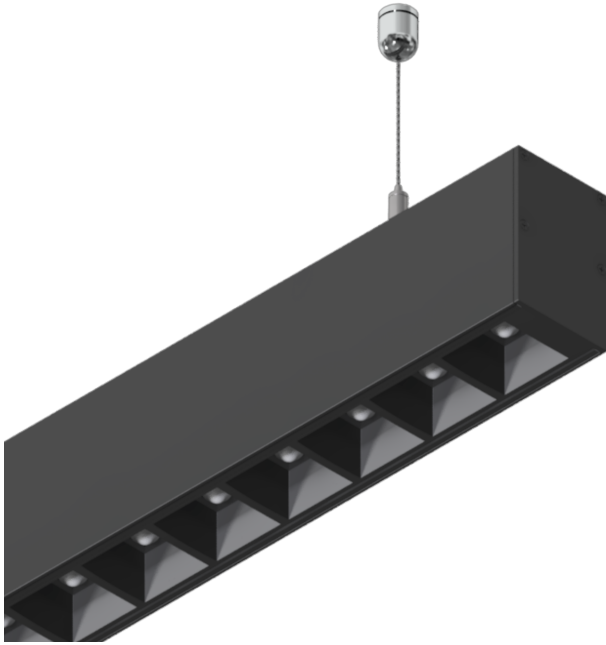

DORCHESTER DIRECT/IN-DIRECT LOW GLARE

powered by
TRIDONIC

Product code	Length mm	Width mm	Height mm	Output lm	Power W	Efficacy lm/W	CCT K
TLDOR/DI/LG/1130/1200/4K	1130	50	75	1717	13	130	4000
TLDOR/DI/LG/1130/1800/4K	1130	50	75	2585	19	136	4000
TLDOR/DI/LG/1130/2400/4K	1130	50	75	3438	25	135	4000
TLDOR/DI/LG/1410/1500/4K	1410	50	75	2184	17	132	4000
TLDOR/DI/LG/1410/2200/4K	1410	50	75	3288	24	135	4000
TLDOR/DI/LG/1410/3000/4K	1410	50	75	4372	33	134	4000
TLDOR/DI/LG/1690/1800/4K	1690	50	75	2651	20	133	4000
TLDOR/DI/LG/1690/2700/4K	1690	50	75	3991	29	138	4000
TLDOR/DI/LG/1690/3600/4K	1690	50	75	5307	39	136	4000
TLDOR/DI/LG/2250/2400/4K	2250	50	75	3585	27	134	4000
TLDOR/DI/LG/2250/3600/4K	2250	50	75	5397	38	141	4000
TLDOR/DI/LG/2250/4800/4K	2250	50	75	7176	52	139	4000

DD = DALI Dimmable
E = Emergency
BL = Black finish

SD = SwitchDim
ST = Self Test Emergency
WH = White finish

MD = Mymesh Dim
ME = Mymesh Emergency
SL = Silver finish

CD = Casambi Dim
SL** = Slave