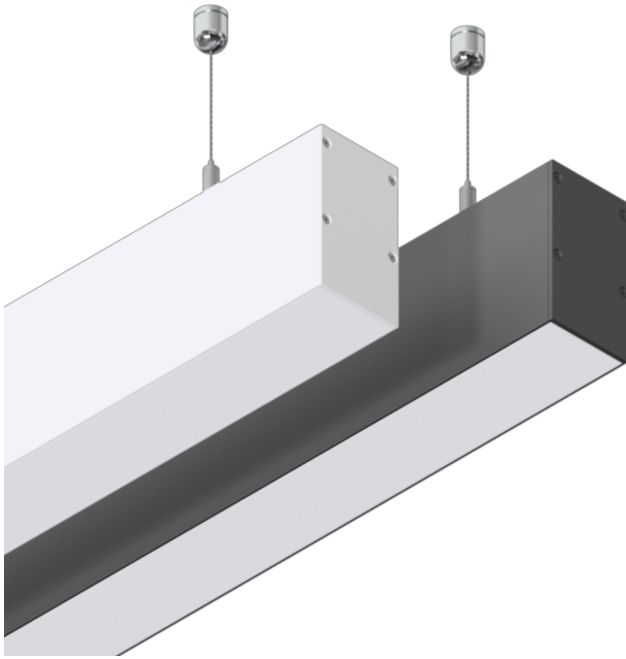

IP20

IK06

L90/B10
72,000 hrs

powered by

TRIDONIC

The Dorchester range incorporates a powder-coated aluminium extruded housing and acrylic opal diffuser which produces a homogeneous illumination and can be supplied as direct only version, direct/in-direct version and a recessed version. Available in four lengths as standard, 1130mm, 1410mm, 1690mm and 2250mm. Other lengths are available on request.

Supplied as CRI 80 as standard, with a high colour stability of 3 MacAdam steps, the Dorchester is available in a black or white powder-coated finishes and silver anodised finish and 4000K cool white colour temperature and along with a range of control options. The emergency range of the Dorchester are fitted with the latest lithium iron phosphate LiFePO4 battery technology, which has a 3-year battery warranty.

The Dorchester range seamlessly integrates with Trojan's standard options, offering choices such as dimmable functionality and emergency configurations. Additionally, these luminaires can be seamlessly integrated into our intelligent lighting systems through wireless options, ushering in a new era of versatile illumination solutions.

DORCHESTER DIRECT/IN-DIRECT

powered by
TRIDONIC

Product code	Length mm	Width mm	Height mm	Output lm	Power W	Efficacy lm/W	CCT K
TLDOR/DI/1130/1700/4K	1130	50	90	1654	13.84	120	4000
TLDOR/DI/1130/2500/4K	1130	50	90	2490	19.94	125	4000
TLDOR/DI/1130/3300/4K	1130	50	90	3311	26.52	125	4000
TLDOR/DI/1410/2100/4K	1410	50	90	2105	16.87	125	4000
TLDOR/DI/1410/3200/4K	1410	50	90	3169	25.08	126	4000
TLDOR/DI/1410/4200/4K	1410	50	90	4214	33.43	126	4000
TLDOR/DI/1690/2600/4K	1690	50	90	2556	20.25	126	4000
TLDOR/DI/1690/3800/4K	1690	50	90	3848	30.22	127	4000
TLDOR/DI/1690/5100/4K	1690	50	90	5117	40.34	127	4000
TLDOR/DI/2250/3500/4K	2250	50	90	3458	26.02	133	4000
TLDOR/DI/2250/5200/4K	2250	50	90	5206	40.48	129	4000
TLDOR/DI/2250/6900/4K	2250	50	90	6923	54.17	128	4000