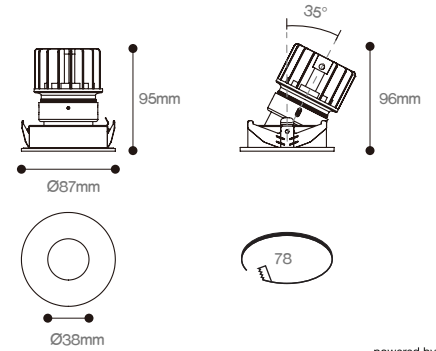

FILPOT 78

powered by
TRIDONIC

Colours :
Black White