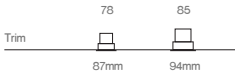

FILPOT RANGE

Specification

3000 K, 4000 K,
CRI :80, CRI :90
IP44
30°/35° Tilt

Types

Colours

Colours : ● ○
Black White

Beam Angle

●
6°

IK04

L90/B10
60,000 hrs

powered by
TRIDONIC

The Filpot Range consists of two adjustable recessed downlights, both fitted with a narrow 6 degree lens, available with 3000K and 4000K, and CRI 80 and CRI 90 high efficiency LED modules to suit all applications. Available in either black or white housing.