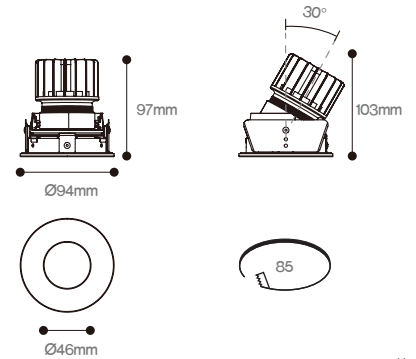

Application: Residential, shopping mall, shop, hotel room, restaurant & bar, museum, art gallery, showroom, office.

FILPOT 78

powered by
TRIDONIC

Colours :  
Black White

Part code	Power W	Output lm	Efficacy lm/W	CCT K	CRI Ra	Weight kg
TLFIL/78/80/3K	10	911	91	3000	80	0.4
TLFIL/78/80/4K	10	959	96	4000	80	0.4
TLFIL/78/90/3K	10	774	77	3000	90	0.4
TLFIL/78/90/4K	10	815	81	4000	90	0.4

BH = Black Housing
DD = DALI Dimmable
E = Emergency

WH = White Housing
SD = Switch Dim
ST = Self Test Emergency

6D = 6° Lens
MD = Mymesh Dim
ME = Mymesh Emergency

TW = Tuneable White
CD = Casambi Dim
SL** = Slave

FILPOT 85

powered by
TRIDONIC

Colours :  
Black White

Part code	Power W	Output lm	Efficacy lm/W	CCT K	CRI Ra	Weight kg
TLFIL/85/80/3K	10	911	91	3000	80	0.4
TLFIL/85/80/4K	10	959	96	4000	80	0.4
TLFIL/85/90/3K	10	774	77	3000	90	0.4
TLFIL/85/90/4K	10	815	81	4000	90	0.4