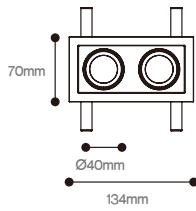

# RUNNER RANGE

IP IP20

IK04

L90/B10  
60,000 hrs

Colours :    
Black White

powered by  
**TRIDONIC**

The Runner Range consists of three sizes of recessed frames. Each directional 16W spotlight is available in 4 different beam angles, 15°, 24°, 36° and 50°. 3000K and 4000K colour temperature and CRI 80 and CRI 90 options to choose from and with a colour stability within 3 MacAdam steps and a lifetime of upto 60,000 hours.

50D = 50° Lens