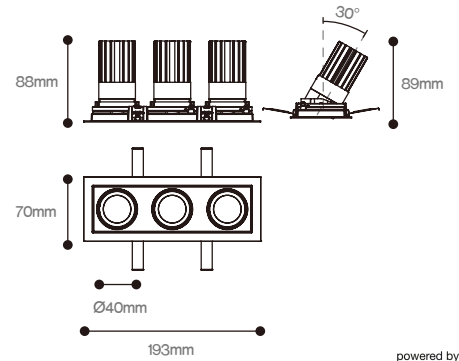

RUNNER 3

powered by
TRIDONIC

Colours : ● Black ○ White