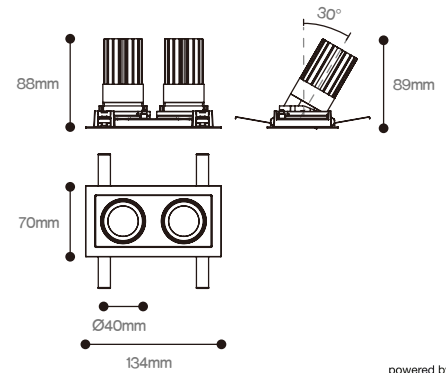

RUNNER 2

powered by
TRIDONIC

Colours : ● Black ○ White