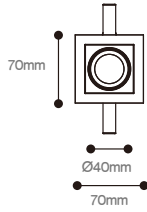

# RUNNER RANGE

IP IP20

IK04

L90/B10  
60,000 hrs

Colours :    
Black White

powered by  
**TRIDONIC**

The Runner Range consists of three sizes of recessed frames. Each directional 16W spotlight is available in 4 different beam angles, 15°, 24°, 36° and 50°. 3000K and 4000K colour temperature and CRI 80 and CRI 90 options to choose from and with a colour stability within 3 MacAdam steps and a lifetime of upto 60,000 hours.

50D = 50° Lens