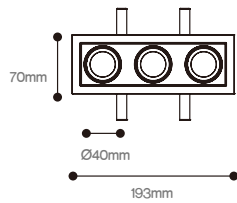

# RUNNER RANGE

IP IP20

IK04

L90/B10  
60,000 hrs

Colours :    
Black White

powered by  
**TRIDONIC**

The Runner Range consists of three sizes of recessed frames. Each directional 16W spotlight is available in 4 different beam angles, 15°, 24°, 36° and 50°. 3000K and 4000K colour temperature and CRI 80 and CRI 90 options to choose from and with a colour stability within 3 MacAdam steps and a lifetime of upto 60,000 hours.

50D = 50° Lens