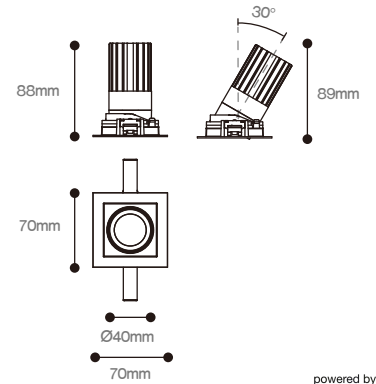

RUNNER 1

powered by
TRIDONIC

Colours : ● Black ○ White