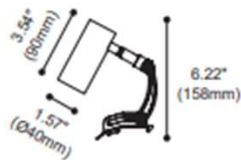

LED Consumption	14W
Current	350 (mA)
Lumen	1207 (lm)
Beam Angle	12°/20°/35°(Lens)
CCT	3000K
CRI	90+

1. Colours : ● ○
   Black White
2. Baffle : ● ○
   Black White

Dimmable