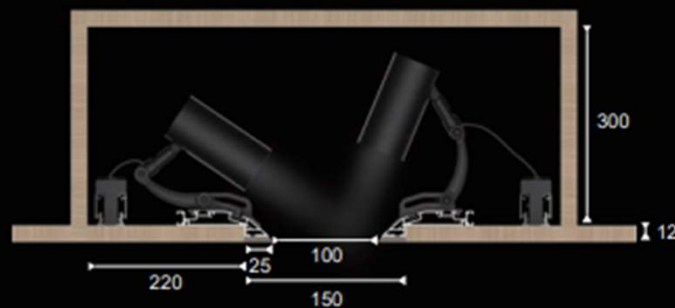

Assembling diagram