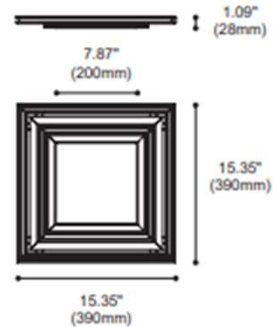

RW-U10

Type: Track

Colours Black White

RW-O39

Type: Track

Colours Black White

RW-_____

Type: Track