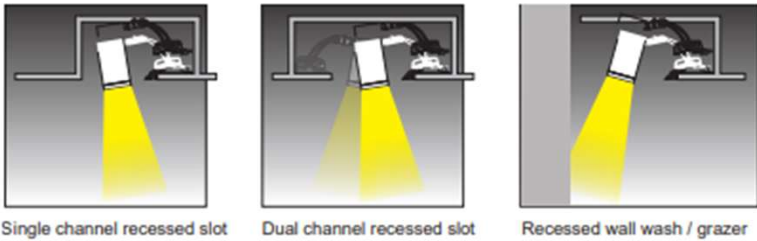

TROJAN

INTELLIGENT LIGHTING SOLUTIONS

KIMBOLTON SERIES

KIMBOLTON SERIES

KIMBOLTON SERIES Is a structural system designed to have an overall appearance inflow line style to integrate into the architecture. The system concept is user-friendly to adjust the angle easily in all kinds of different directions as well as simple installation to mount direct and indirect light.

Shape

Round 40 Round 50 Round 64

Mountings

Track

Light distributions

Adjustable

KIMBOLTON SERIES

Four ways to rotate and adjust

By uses multi-node mechanical arm, KIMBOLTON SERIES can easily adjust its housing for diversity mobility. Either hiding in the ceiling as main illumination or show up as Spotlight to highlight products.

Fixture installation schematic diagram

Even whole fixture is completed hidden inside the ceiling, light still find its way out

KIMBOLTON SERIES

KIMBOLTON SERIES

Standard tracking system (3 circuits 4 wires or 1 circuit 3 wires) can be used as power source to save on installation. Luminaires are equipped with slim linear driver adapter to minimize the size, easy to shift position in the cove. It is recommended to paint the interior in black.