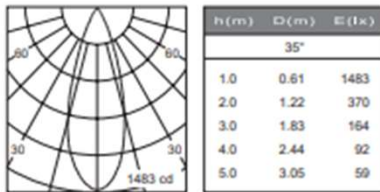

LED Consumption	14W
Current	350 (mA)
Lumen	1207 (lm)
Beam Angle	12°/20°/35°(Lens)
CCT	3000K
CRI	90+

1. Colours : ● ○
   Black White
2. Baffle : ● ○
   Black White

Dimmable