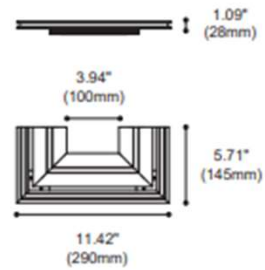

RW-U10

Type: Track

Colours Black White