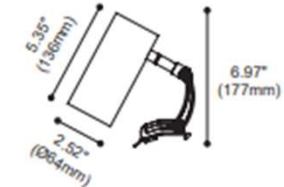

KIMBOLTON SERIES

LED Consumption	7W
Current	350 (mA)
Lumen	656 (lm)
Beam Angle	18°/23°/35°(Lens)
CCT	3000K
CRI	90+

1. Colours : ● ○
   Black White
2. Baffle : ● ○
   Black White

Dimmable

LED Consumption	14W
Current	350 (mA)
Lumen	1207 (lm)
Beam Angle	12°/20°/35°(Lens)
CCT	3000K
CRI	90+

1. Colours : ● ○
   Black White
2. Baffle : ● ○
   Black White

Dimmable

LED Consumption	26W
Current	700 (mA)
Lumen	2829 (lm)
Beam Angle	17°/24°/35°(Lens)
CCT	3000K
CRI	90+

1. Colours : ● ○
   Black White
2. Baffle : ● ○
   Black White

Dimmable

Accessories