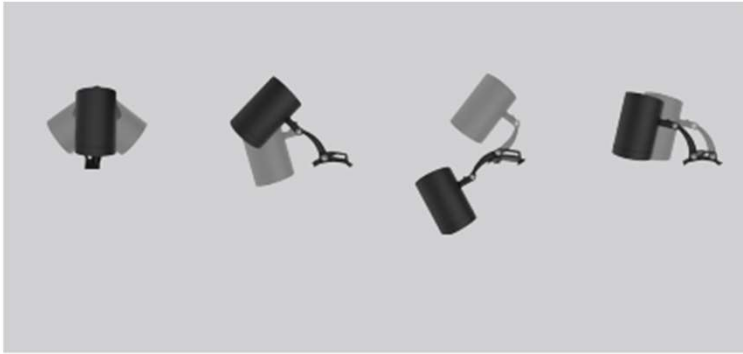

TROJAN

INTELLIGENT LIGHTING SOLUTIONS

KIMBOLTON SERIES

KIMBOLTON SERIES

KIMBOLTON SERIES Is a structural system designed to have an overall appearance inflow line style to integrate into the architecture. The system concept is user-friendly to adjust the angle easily in all kinds of different directions as well as simple installation to mount direct and indirect light.

Shape

Round 40 Round 50 Round 64

Mountings

Track

Light distributions

Adjustable

KIMBOLTON SERIES

Four ways to rotate and adjust

By uses multi-node mechanical arm, KIMBOLTON SERIES can easily adjust its housing for diversity mobility. Either hiding in the ceiling as main illumination or show up as Spotlight to highlight products.

Fixture installation schematic diagram

Even whole fixture is completed hidden inside the ceiling, light still find its way out

KIMBOLTON SERIES

KIMBOLTON SERIES

Standard tracking system (3 circuits 4 wires or 1 circuit 3 wires) can be used as power source to save on installation. Luminaires are equipped with slim linear driver adapter to minimize the size, easy to shift position in the cove. It is recommended to paint the interior in black.