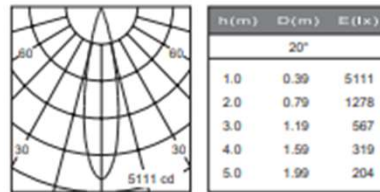

Dimmable

LED Consumption	14W
Current	350 (mA)
Lumen	1207 (lm)
Beam Angle	12°/20°/35°(Lens)
CCT	3000K
CRI	90+

- Colours : ● ○
 Black White
- Baffle : ● ○
 Black White

Dimmable

LED Consumption	26W
Current	700 (mA)
Lumen	2829 (lm)
Beam Angle	17°/24°/35°(Lens)
CCT	3000K
CRI	90+