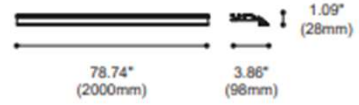

- Colours : ● ○
 Black White
- Baffle : ● ○
 Black White

Dimmable

Accessories

KIMBOLTON SERIES

Accessories

RW-920

Type: Track

Colours Black White

RW-U10

Type: Track

Colours Black White

RW-O39

Type: Track

Colours Black White

RW-_____

Type: Track