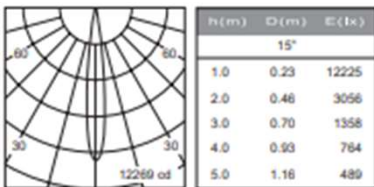

EMBERLY SERIES

LED Consumption 14W
Current 350 (mA)
Delivered Lumen 1019 (lm)
Beam Angle 15°/24°/36°/50° (Lens)
CCT 3000K
CRI 90+

Colours :
Black White

LED Consumption 14W
Current 350 (mA)
Delivered Lumen 1019 (lm)
Beam Angle 15°/24°/36°/50° (Lens)
CCT 3000K
CRI 90+

Colours :
Black White

LED Consumption 14W
Current 350 (mA)
Delivered Lumen 1019 (lm)
Beam Angle 15°/24°/36°/50° (Lens)
CCT 3000K
CRI 90+

Colours :
Black White

Dimmable

Dimmable

Dimmable

Accessories