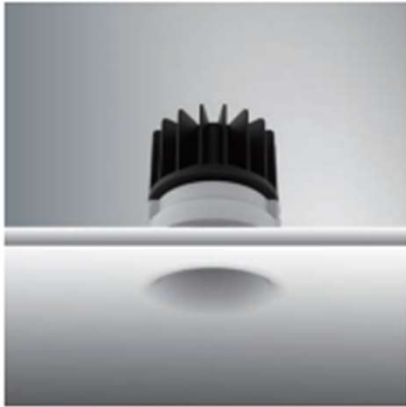

EMBERLY SERIES

RECESSED/SURFACE All In One

EMBERLY SERIES display effect can produce a smooth and mild atmosphere from top to bottom. **EMBERLY** can be used to adjust the application depending on the different environment, it can be a surface downlighter if you add the collar and without the collar recessed. Customised collar colours are also available. High efficiency and comfortable visual experience can be created.

   
15°/24°/36°/50° (Lens)

Recessed trimless

EMBERLY SERIES

EMBERLY SERIES

LED Consumption 14W
 Current 350 (mA)
 Delivered Lumen 1019 (lm)
 Beam Angle 15°/24°/36°/50° (Lens)
 CCT 3000K
 CRI 90+

Colours :  
 Black White