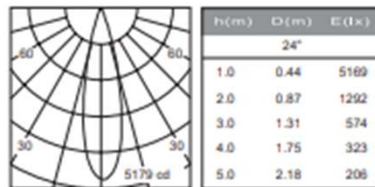

EMBERLY SERIES

LED Consumption 14W
Current 350 (mA)
Delivered Lumen 1019 (lm)
Beam Angle 15°/24°/36°/50° (Lens)
CCT 3000K
CRI 90+

Colours :
Black White

LED Consumption 14W
Current 350 (mA)
Delivered Lumen 1019 (lm)
Beam Angle 15°/24°/36°/50° (Lens)
CCT 3000K
CRI 90+

Colours :
Black White

LED Consumption 14W
Current 350 (mA)
Delivered Lumen 1019 (lm)
Beam Angle 15°/24°/36°/50° (Lens)
CCT 3000K
CRI 90+

Colours :
Black White

Dimmable

Dimmable

Dimmable

Accessories