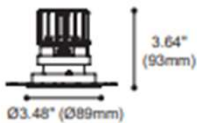

LED Consumption 14W
Current 350 (mA)
Delivered Lumen 1019 (lm)
Beam Angle 15°/24°/36°/50° (Lens)
CCT 3000K
CRI 90+

Colours :
Black White

Dimmable