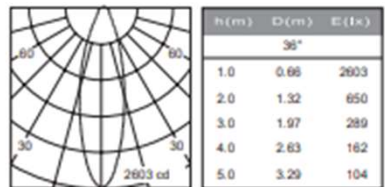

EMBERLY SERIES

LED Consumption 14W
Current 350 (mA)
Delivered Lumen 1019 (lm)
Beam Angle 15°/24°/36°/50° (Lens)
CCT 3000K
CRI 90+

Colours :
Black White

LED Consumption 14W
Current 350 (mA)
Delivered Lumen 1019 (lm)
Beam Angle 15°/24°/36°/50° (Lens)
CCT 3000K
CRI 90+

Colours :
Black White

LED Consumption 14W
Current 350 (mA)
Delivered Lumen 1019 (lm)
Beam Angle 15°/24°/36°/50° (Lens)
CCT 3000K
CRI 90+

Colours :
Black White

Dimmable

Dimmable

Dimmable

Accessories