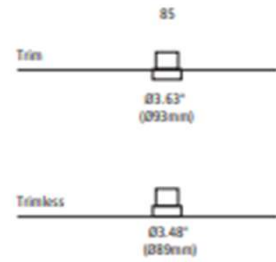

Types

Colours

Colours :
Black White

Custom collar colours:

Chrome Gold Metallic gray
(MOQ is required for custom colours)

Beam Angle

15°/24°/36°/50° (Lens)