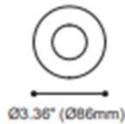

EMBERLY SERIES

LED Consumption 14W
Current 350 (mA)
Delivered Lumen 1019 (lm)
Beam Angle 15°/24°/36°/50° (Lens)
CCT 3000K
CRI 90+

Colours :
Black White

LED Consumption 14W
Current 350 (mA)
Delivered Lumen 1019 (lm)
Beam Angle 15°/24°/36°/50° (Lens)
CCT 3000K
CRI 90+

Colours :
Black White

LED Consumption 14W
Current 350 (mA)
Delivered Lumen 1019 (lm)
Beam Angle 15°/24°/36°/50° (Lens)
CCT 3000K
CRI 90+

Colours :
Black White

Dimmable

Dimmable

Dimmable

Accessories