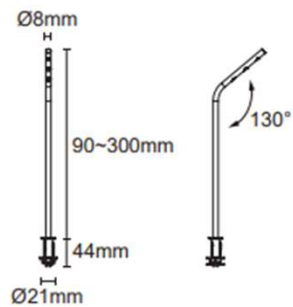

PICCOLO

PICCOLO

Height adjustable

Free and flexible 360 degree rotation and adjustment in height and base for different applications whenever you require.

Its unique adjustable high feature ensures that you can adjust according to different display needs, allowing each piece of jewelry to receive proper illumination, thus showcasing its beauty and uniqueness.

PICCOLO

PICCOLO

Showcase lights-bend

DIVA-B

Colours

Haze Chrome Black

LED Consumption	Voltage	Constant Current	LED Lumen	Delivered Lumen	Beam Angle	CCT	CRI
3W	9V	350 mA	270 lm	228 lm	30° (Lens)	3000K	90+
3W	9V	350 mA	270 lm	228 lm	30° (Lens)	3000K	90+

Cut out : 14mm

PICCOLO

Showcase lights-upright

DIVA-U

Colours

Haze Chrome Black

LED Consumption	Voltage	Constant Current	LED Lumen	Delivered Lumen	Beam Angle	CCT	CRI
3W	9V	350 mA	270 lm	228 lm	30° (Lens)	3000K	90+
3W	9V	350 mA	270 lm	228 lm	30° (Lens)	3000K	90+