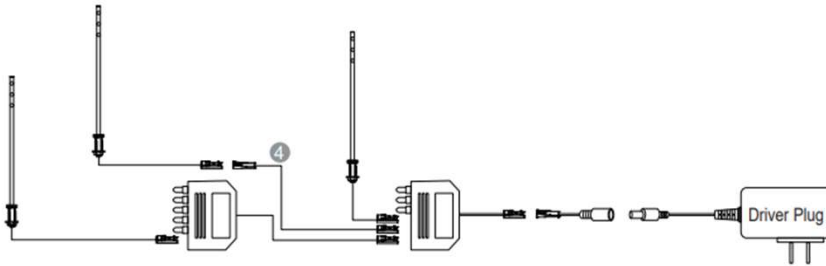

Cut out : 14mm

PICCOLO

WIRING DIAGRAM

Plug and Play wiring

Alternate Plug and Play wiring

Hard-wired

Alternate Hard-wired

PICCOLO