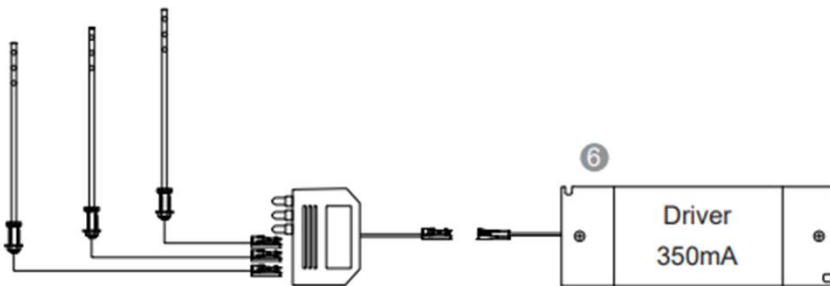

Cut out : 14mm

PICCOLO

WIRING DIAGRAM

Plug and Play wiring

Alternate Plug and Play wiring

Hard-wired

Alternate Hard-wired

PICCOLO