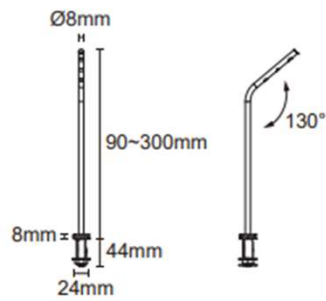

PICCOLO

PICCOLO

Height adjustable

Free and flexible 360 degree rotation and adjustment in height and base for different applications whenever you require.

Its unique adjustable high feature ensures that you can adjust according to different display needs, allowing each piece of jewelry to receive proper illumination, thus showcasing its beauty and uniqueness.

PICCOLO

PICCOLO

Showcase lights-bend

DIVA-B

Colours

Haze Chrome Black

LED Consumption	Voltage	Constant Current	LED Lumen	Delivered Lumen	Beam Angle	CCT	CRI
3W	9V	350 mA	270 lm	228 lm	30° (Lens)	3000K	90+
3W	9V	350 mA	270 lm	228 lm	30° (Lens)	3000K	90+

Cut out : 14mm

PICCOLO

Showcase lights-upright

DIVA-U

Colours

Haze Chrome Black

LED Consumption	Voltage	Constant Current	LED Lumen	Delivered Lumen	Beam Angle	CCT	CRI
3W	9V	350 mA	270 lm	228 lm	30° (Lens)	3000K	90+
3W	9V	350 mA	270 lm	228 lm	30° (Lens)	3000K	90+