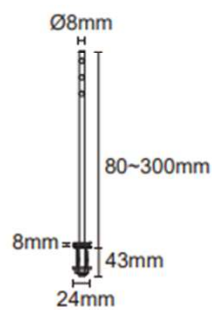

PICCOLO

PICCOLO

Showcase lights-bend

DIVA-B

Colours

Haze Chrome Black

LED Consumption	Voltage	Constant Current	LED Lumen	Delivered Lumen	Beam Angle	CCT	CRI
3W	9V	350 mA	270 lm	228 lm	30° (Lens)	3000K	90+
3W	9V	350 mA	270 lm	228 lm	30° (Lens)	3000K	90+

Cut out : 14mm

PICCOLO

Showcase lights-upright

DIVA-U

Colours

Haze Chrome Black

LED Consumption	Voltage	Constant Current	LED Lumen	Delivered Lumen	Beam Angle	CCT	CRI
3W	9V	350 mA	270 lm	228 lm	30° (Lens)	3000K	90+
3W	9V	350 mA	270 lm	228 lm	30° (Lens)	3000K	90+

Cut out : 14mm

PICCOLO

WIRING DIAGRAM

Plug and Play wiring

Alternate Plug and Play wiring

Hard-wired

Alternate Hard-wired

PICCOLO