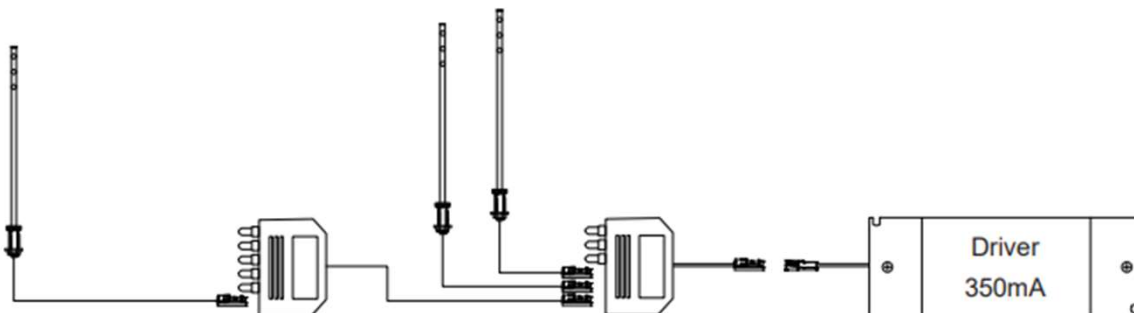

Cut out : 14mm

PICCOLO

WIRING DIAGRAM

Plug and Play wiring

Alternate Plug and Play wiring

Hard-wired

Alternate Hard-wired

PICCOLO