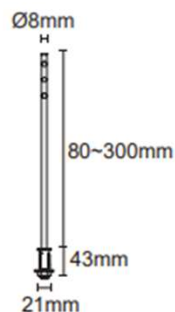

Cut out : 14mm

PICCOLO

Showcase lights-upright

DIVA-U

Colours

Haze Chrome Black

LED Consumption	Voltage	Constant Current	LED Lumen	Delivered Lumen	Beam Angle	CCT	CRI
3W	9V	350 mA	270 lm	228 lm	30° (Lens)	3000K	90+
3W	9V	350 mA	270 lm	228 lm	30° (Lens)	3000K	90+

Cut out : 14mm

PICCOLO

WIRING DIAGRAM

Plug and Play wiring

Alternate Plug and Play wiring

Hard-wired

Alternate Hard-wired

PICCOLO