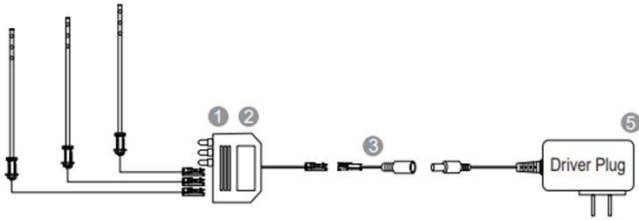

Cut out : 14mm

PICCOLO

Showcase lights-upright

DIVA-U

Colours

Haze Chrome Black

LED Consumption	Voltage	Constant Current	LED Lumen	Delivered Lumen	Beam Angle	CCT	CRI
3W	9V	350 mA	270 lm	228 lm	30° (Lens)	3000K	90+
3W	9V	350 mA	270 lm	228 lm	30° (Lens)	3000K	90+

Cut out : 14mm

PICCOLO

WIRING DIAGRAM

Plug and Play wiring

Alternate Plug and Play wiring

Hard-wired

Alternate Hard-wired

PICCOLO