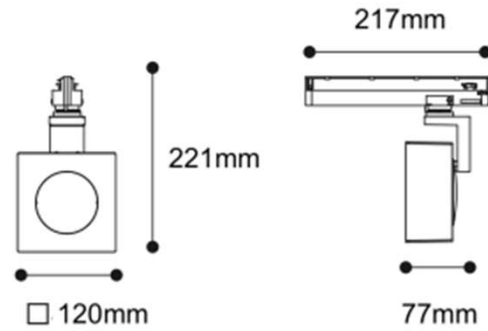

GALLERIA

GALLERIA 120 TRACK SPOTLIGHT