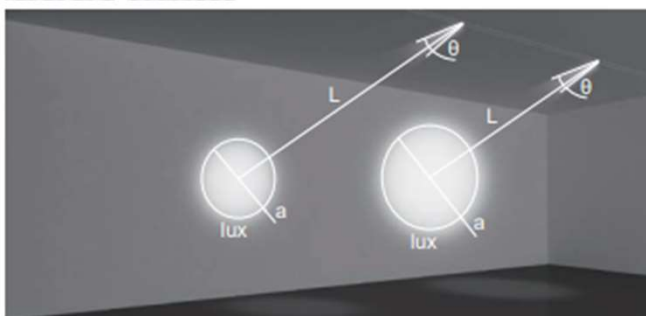

Diffuser

Flood

Wider beam diffuser to focus on larger objects.

	DPSG10-02				DPCG10-02			
	L	a	lux	θ	a	lux	θ	
10°	1m	Ø47cm	5795 lx	26°	Ø58cm	3943 lx	32°	
	2m	Ø94cm	1449 lx		Ø116cm	986 lx		
	2.5m	Ø118cm	927 lx		Ø145cm	631 lx		
20°	1m	Ø59cm	2404 lx	33°	Ø72cm	1636 lx	40°	
	2m	Ø118cm	601 lx		Ø144cm	409 lx		
	2.5m	Ø148cm	385 lx		Ø180cm	262 lx		
35°	1m	Ø88cm	883 lx	49°	Ø99cm	601 lx	55°	
	2m	Ø176cm	221 lx		Ø198cm	150 lx		
	2.5m	Ø220cm	141 lx		Ø248cm	96 lx