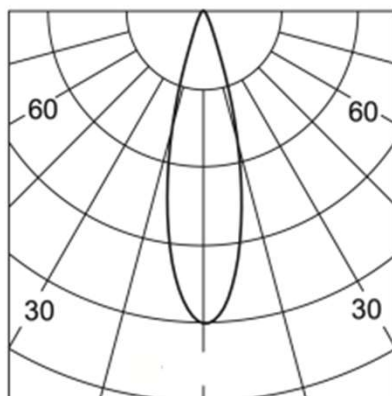

Colour
IP20
90°
355°
0.9 KG

powered by
TRIDONIC

Basic Part Code	Power (W)	Output (lm)	Efficacy lm/W	CCT (K)	CRI (Ra)
TLGAL/G120/26/90/3000K/20D/BH	26	2670	103	3000	90

Part Code Options	Dimming
TLGAL/G120/26/90/3000K/20D/BH	/DD = DALI
	/SD = Switch Dim
	/MD = Mymesh
	/CD = Casambi