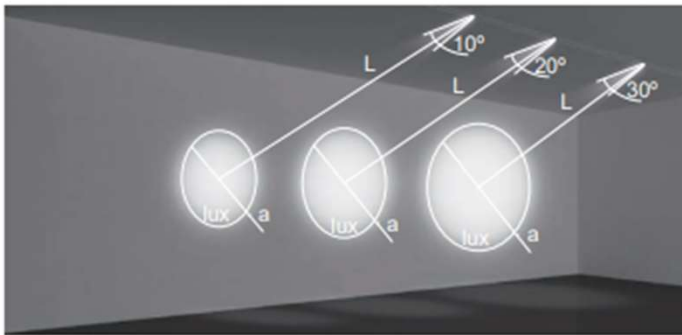

#### Spot (Angle 10° / 20° / 35°)

Round narrow beam is suitable for object lighting.

	L	a	lux
10°	1m	Ø22cm	26174 lx
	2m	Ø44cm	6544 lx
	2.5m	Ø55cm	4188 lx
20°	1m	Ø36cm	10857 lx
	2m	Ø72cm	2714 lx
	2.5m	Ø90cm	1737 lx
35°	1m	Ø63cm	3986 lx
	2m	Ø126cm	997 lx
	2.5m	Ø158cm	638 lx