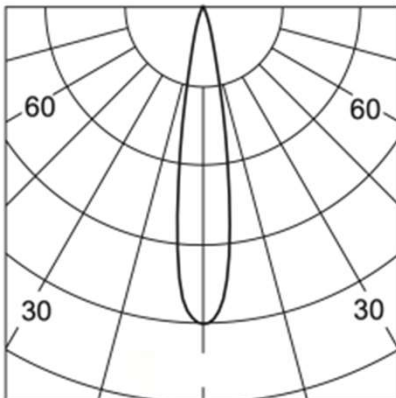

Colour

IP 20

90°

355°

powered by
TRIDONIC

Basic Part Code	Power (W)	Output (lm)	Efficacy lm/W	CCT (K)	CRI (Ra)
TLGAL/G120/26/90/2700K/10D/BH	26	2563	99	2700	90

Part Code Options	Dimming
TLGAL/G120/26/90/2700K/10D/BH	/DD = DALI
	/SD = Switch Dim
	/MD = Mymesh
	/CD = Casambi