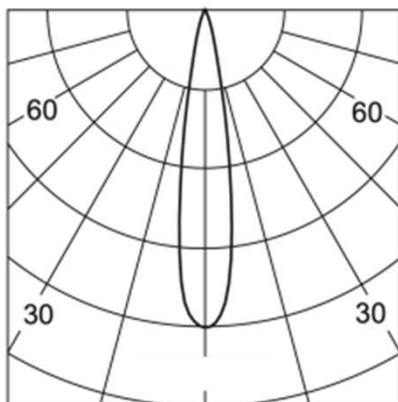

## GALLERIA 120 TRACK SPOTLIGHT

IP20

90°

355°

powered by

**TRIDONIC**

Basic Part Code	Power (W)	Output (lm)	Efficacy lm/W	CCT (K)	CRI (Ra)
TLGAL/G120/26/90/4000K/10D/WH	26	2811	108	4000	90

Part Code Options	Dimming
TLGAL/G120/26/90/4000K/10D/WH	/DD = DALI
	/SD = Switch Dim
	/MD = Mymesh
	/CD = Casambi