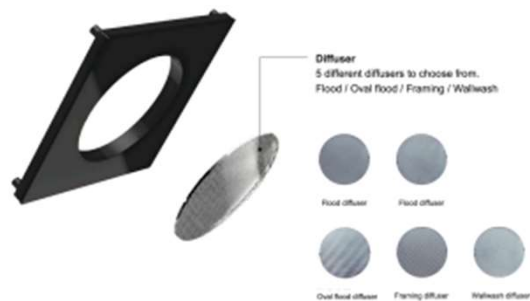

Accessories