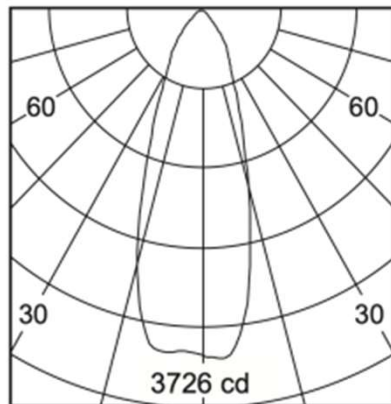

Colour

IP20
90°
355°
 0.9 KG
powered by **TRIDONIC**

Basic Part Code	Power (W)	Output (lm)	Efficacy lm/W	CCT (K)	CRI (Ra)
TLGAL/G120/26/90/3000K/35D/BH	26	2670	103	3000	90

Part Code Options	Dimming
TLGAL/G120/26/90/3000K/35D/BH	/DD = DALI
	/SD = Switch Dim
	/MD = Mymesh
	/CD = Casambi