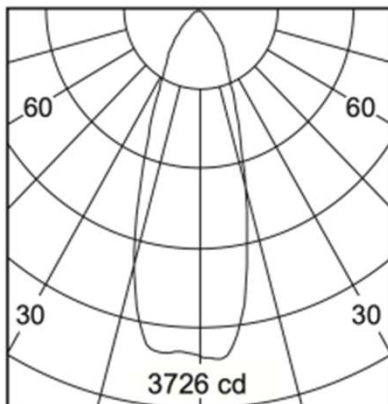

## GALLERIA 120 TRACK SPOTLIGHT

Colour  
○

IP20

90°

355°

powered by  
**TRIDONIC**

Basic Part Code	Power (W)	Output (lm)	Efficacy lm/W	CCT (K)	CRI (Ra)
TLGAL/G120/26/90/4000K/35D/WH	26	2811	108	4000	90

Part Code Options	Dimming
TLGAL/G120/26/90/4000K/35D/WH	/DD = DALI
	/SD = Switch Dim
	/MD = Mymesh
	/CD = Casambi