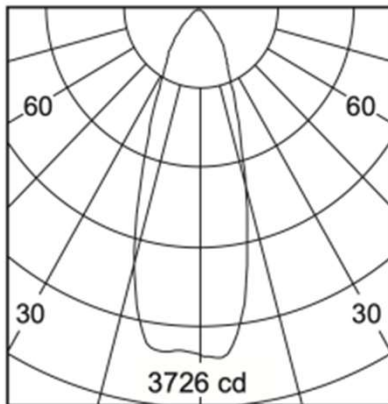

Colour

IP20

90°

355°

powered by

TRIDONIC

Basic Part Code	Power (W)	Output (lm)	Efficacy lm/W	CCT (K)	CRI (Ra)
TLGAL/G120/26/90/3000K/35D/WH	26	2670	103	3000	90

Part Code Options	Dimming
TLGAL/G120/26/90/3000K/35D/WH	/DD = DALI
	/SD = Switch Dim
	/MD = Mymesh
	/CD = Casambi