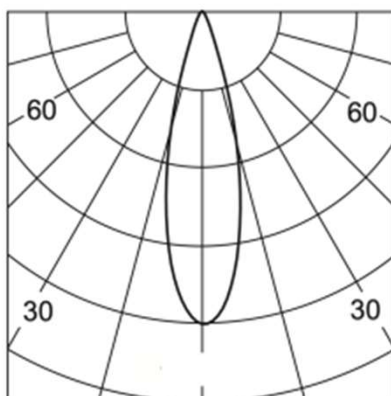

## GALLERIA 120 TRACK SPOTLIGHT

Colour IP20

powered by  
**TRIDONIC**

Basic Part Code	Power (W)	Output (lm)	Efficacy lm/W	CCT (K)	CRI (Ra)
TLGAL/G120/26/90/3000K/20D/WH	26	2670	103	3000	90

Part Code Options	Dimming
TLGAL/G120/26/90/3000K/20D/WH	/DD = DALI
	/SD = Switch Dim
	/MD = Mymesh
	/CD = Casambi