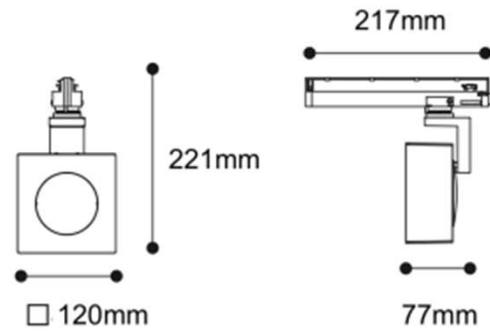

GALLERIA

GALLERIA 120 TRACK SPOTLIGHT