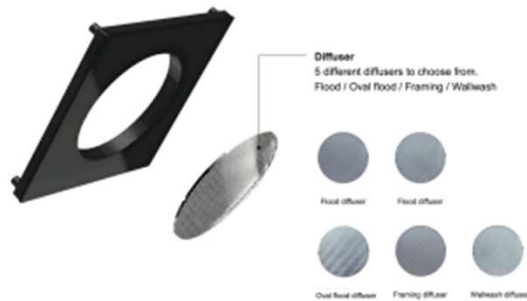

Accessories