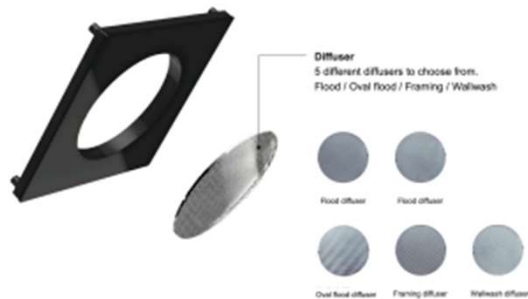

Accessories