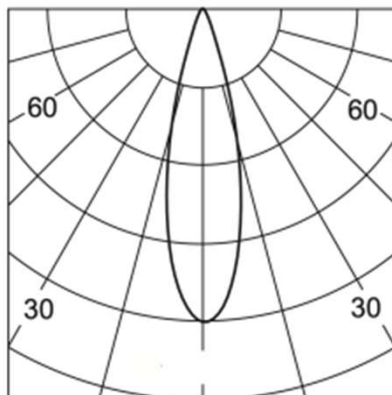

Colour

IP20

90°

355°

0.9 KG

powered by
TRIDONIC

Basic Part Code	Power (W)	Output (lm)	Efficacy lm/W	CCT (K)	CRI (Ra)
TLGAL/G120/26/90/4000K/24D/WH	26	2811	108	4000	90

Part Code Options	Dimming
TLGAL/G120/26/90/4000K/24D/WH	/DD = DALI
	/SD = Switch Dim
	/MD = Mymesh
	/CD = Casambi