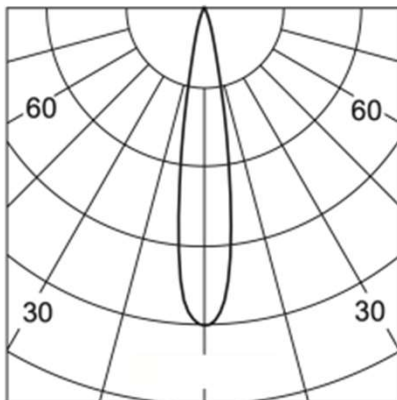

Colour

IP20

90°

355°

powered by

TRIDONIC

Basic Part Code	Power (W)	Output (lm)	Efficacy lm/W	CCT (K)	CRI (Ra)
TLGAL/G120/26/90/4000K/10D/BH	26	2811	108	4000	90

Part Code Options	Dimming
TLGAL/G120/26/90/4000K/10D/BH	/DD = DALI
	/SD = Switch Dim
	/MD = Mymesh
	/CD = Casambi