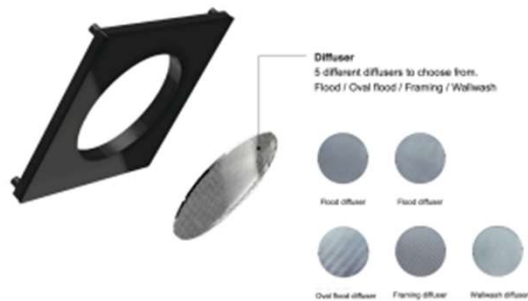

Accessories