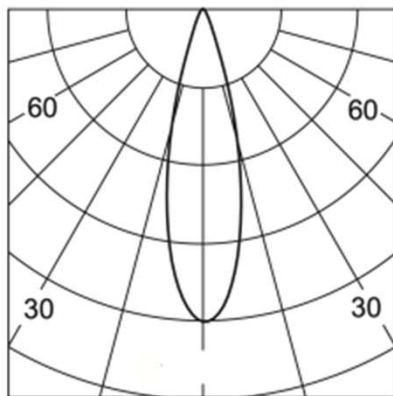

Colour

IP20

90°

355°

0.9 KG

powered by

TRIDONIC

Basic Part Code	Power (W)	Output (lm)	Efficacy lm/W	CCT (K)	CRI (Ra)
TLGAL/G120/26/90/4000K/24D/BH	26	2811	108	4000	90

Part Code Options	Dimming
TLGAL/G120/26/90/4000K/24D/BH	/DD = DALI
	/SD = Switch Dim
	/MD = Mymesh
	/CD = Casambi

Accessories