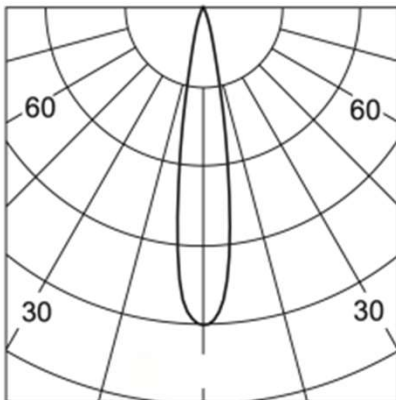

Colour

IP20

90°

355°

powered by

TRIDONIC

Basic Part Code	Power (W)	Output (lm)	Efficacy lm/W	CCT (K)	CRI (Ra)
TLGAL/G120/26/90/3000K/10D/WH	26	2670	103	3000	90

Part Code Options	Dimming
TLGAL/G120/26/90/3000K/10D/WH	/DD = DALI
	/SD = Switch Dim
	/MD = Mymesh
	/CD = Casambi