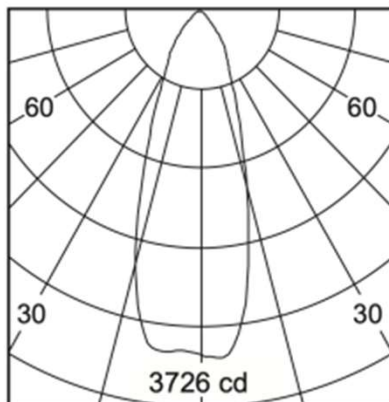

Colour

IP20
90°
355°
 0.9 KG
powered by **TRIDONIC**

Basic Part Code	Power (W)	Output (lm)	Efficacy lm/W	CCT (K)	CRI (Ra)
TLGAL/G120/26/90/4000K/35D/BH	26	2811	108	4000	90

Part Code Options	Dimming
TLGAL/G120/26/90/4000K/35D/BH	/DD = DALI
	/SD = Switch Dim
	/MD = Mymesh
	/CD = Casambi