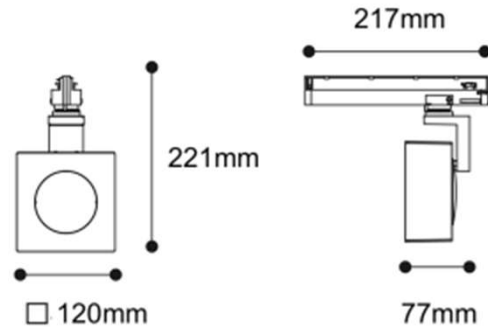

GALLERIA

GALLERIA 120 TRACK SPOTLIGHT