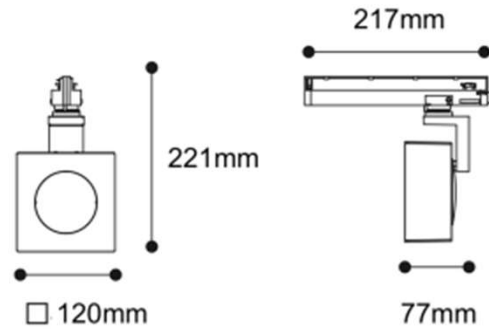

GALLERIA

GALLERIA 120 TRACK SPOTLIGHT