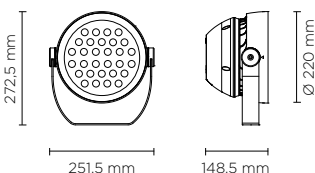

Technical features

Technical data

IP Rating	IP66
IK Rating	IK08
Material	High corrosion resistance die-cast copper-free aluminum body
Coating	Polyester powder coating with phosphochromating pre-finish
Light source	OSRAM OSOLON SSL 80 LED
Screws	Stainless steel
Transformer	Built-in or remote, as per customer preference
Gasket	Silicone rubber
Glass	Tempered
Power cable	1 mt. power cable included

Technical data	
Wattage	36 WATT
Light source	NR. 18 OSRAM LED
Gross weight	2,60 Kg

101802		LIGHTBEAM-30
light source	light beam options	lumen output (lm)
3000°K warm-white		
high-power led	8° / 15° / 30° / 45° / 60° / 15x60° / 20x40°	4.887
4000°K neutral-white		
high-power led	8° / 15° / 30° / 45° / 60° / 15x60° / 20x40°	4.986

Technical data	
Wattage	60 WATT
Light source	NR. 30 OSRAM LED
Gross weight	5,20 Kg

101803		LIGHTBEAM-48
light source	light beam options	lumen output (lm)
3000°K warm-white		
high-power led	8° / 15° / 30° / 45° / 60° / 15x60° / 20x40°	6.277
4000°K neutral-white		
high-power led	8° / 15° / 30° / 45° / 60° / 15x60° / 20x40°	6.405

Technical data	
Wattage	100 WATT
Light source	NR. 48 OSRAM LED
Gross weight	7,30 Kg

101804		LIGHTBEAM-60
light source	light beam options	lumen output (lm)
3000°K warm-white		
high-power led	8° / 15° / 30° / 45° / 60° / 15x60° / 20x40°	12.135
4000°K neutral-white		
high-power led	8° / 15° / 30° / 45° / 60° / 15x60° / 20x40°	12.383