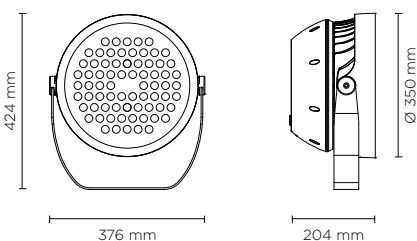

101801		LIGHTBEAM-18
light source	light beam options	lumen output (lm)
3000°K warm-white		
high-power led	8° / 15° / 30° / 45° / 60° / 15x60° / 20x40°	2.702
4000°K neutral-white		
high-power led	8° / 15° / 30° / 45° / 60° / 15x60° / 20x40°	2.758

Technical data	
Wattage	36 WATT
Light source	NR. 18 OSRAM LED
Gross weight	2,60 Kg

101802		LIGHTBEAM-30
light source	light beam options	lumen output (lm)
3000°K warm-white		
high-power led	8° / 15° / 30° / 45° / 60° / 15x60° / 20x40°	4.887
4000°K neutral-white		
high-power led	8° / 15° / 30° / 45° / 60° / 15x60° / 20x40°	4.986

Technical data	
Wattage	60 WATT
Light source	NR. 30 OSRAM LED
Gross weight	5,20 Kg

101803		LIGHTBEAM-48
light source	light beam options	lumen output (lm)
3000°K warm-white		
high-power led	8° / 15° / 30° / 45° / 60° / 15x60° / 20x40°	6.277
4000°K neutral-white		
high-power led	8° / 15° / 30° / 45° / 60° / 15x60° / 20x40°	6.405

Technical data	
Wattage	100 WATT
Light source	NR. 48 OSRAM LED
Gross weight	7,30 Kg

101804		LIGHTBEAM-60
light source	light beam options	lumen output (lm)
3000°K warm-white		
high-power led	8° / 15° / 30° / 45° / 60° / 15x60° / 20x40°	12.135
4000°K neutral-white		
high-power led	8° / 15° / 30° / 45° / 60° / 15x60° / 20x40°	12.383