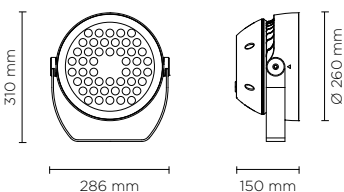

101801		LIGHTBEAM-18
light source	light beam options	lumen output (lm)
3000°K warm-white		
high-power led	8° / 15° / 30° / 45° / 60° / 15x60° / 20x40°	2.702
4000°K neutral-white		
high-power led	8° / 15° / 30° / 45° / 60° / 15x60° / 20x40°	2.758

Technical data	
Wattage	36 WATT
Light source	NR. 18 OSRAM LED
Gross weight	2,60 Kg

101802		LIGHTBEAM-30
light source	light beam options	lumen output (lm)
3000°K warm-white		
high-power led	8° / 15° / 30° / 45° / 60° / 15x60° / 20x40°	4.887
4000°K neutral-white		
high-power led	8° / 15° / 30° / 45° / 60° / 15x60° / 20x40°	4.986

Technical data	
Wattage	60 WATT
Light source	NR. 30 OSRAM LED
Gross weight	5,20 Kg

101803		LIGHTBEAM-48
light source	light beam options	lumen output (lm)
3000°K warm-white		
high-power led	8° / 15° / 30° / 45° / 60° / 15x60° / 20x40°	6.277
4000°K neutral-white		
high-power led	8° / 15° / 30° / 45° / 60° / 15x60° / 20x40°	6.405

Technical data	
Wattage	100 WATT
Light source	NR. 48 OSRAM LED
Gross weight	7,30 Kg

101804		LIGHTBEAM-60
light source	light beam options	lumen output (lm)
3000°K warm-white		
high-power led	8° / 15° / 30° / 45° / 60° / 15x60° / 20x40°	12.135
4000°K neutral-white		
high-power led	8° / 15° / 30° / 45° / 60° / 15x60° / 20x40°	12.383