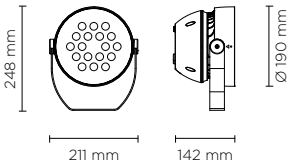

Technical features

Technical data

IP Rating	IP66
IK Rating	IK08
Material	High corrosion resistance die-cast copper-free aluminum body
Coating	Polyester powder coating with phosphochromating pre-finish
Light source	OSRAM OSOLON SSL 80 LED
Screws	Stainless steel
Transformer	Built-in or remote, as per customer preference
Gasket	Silicone rubber
Glass	Tempered
Power cable	1 mt. power cable included

Technical data	
Wattage	36 WATT
Light source	NR. 18 OSRAM LED
Gross weight	2,60 Kg

101802		LIGHTBEAM-30
light source	light beam options	lumen output (lm)
3000°K warm-white		
high-power led	8° / 15° / 30° / 45° / 60° / 15x60° / 20x40°	4.887
4000°K neutral-white		
high-power led	8° / 15° / 30° / 45° / 60° / 15x60° / 20x40°	4.986

Technical data	
Wattage	60 WATT
Light source	NR. 30 OSRAM LED
Gross weight	5,20 Kg

101803		LIGHTBEAM-48
light source	light beam options	lumen output (lm)
3000°K warm-white		
high-power led	8° / 15° / 30° / 45° / 60° / 15x60° / 20x40°	6.277
4000°K neutral-white		
high-power led	8° / 15° / 30° / 45° / 60° / 15x60° / 20x40°	6.405

Technical data	
Wattage	100 WATT
Light source	NR. 48 OSRAM LED
Gross weight	7,30 Kg

101804		LIGHTBEAM-60
light source	light beam options	lumen output (lm)
3000°K warm-white		
high-power led	8° / 15° / 30° / 45° / 60° / 15x60° / 20x40°	12.135
4000°K neutral-white		
high-power led	8° / 15° / 30° / 45° / 60° / 15x60° / 20x40°	12.383